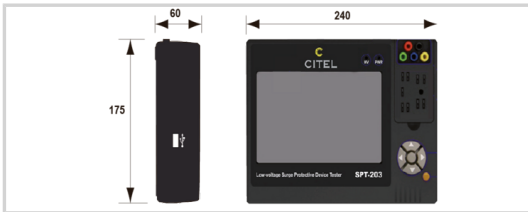

- 7-inch TFT display with touch-screen
- Compatible with all CITEL ranges and other brand products
- Testing the MOV, GDT and TVS components
- Automatically test and judge CITEL pluggable Surge Protectors
- Auto test mode and manual test mode
- Automatically save test data
- Database management
- Portable and convenient

Electrical Characteristics	
Power	230 V
Leakage current measurement error	+/- 5 %
MOV measurement : 1mA voltage range	1 to 2000 V
MOV measurement : Leakage current range	0 µA to 120 µA
GDT measurement : DC spark voltage range	1 to 2000 V
TVS measurement : Voltage range	0 to 500 V
Mechanical Characteristics	
Accessory(s) provided	- Housse de protection - Stylet
Operating and storage temperature	20°C / 50°C
Dimensions	See diagram
Part number	
790201	