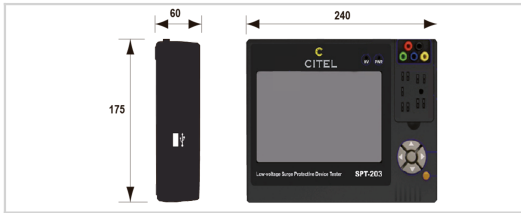

SPT-203

- ✦ 7-inch TFT display with touch-screen
- ✦ Compatible with all CITEL ranges and other brand products
- ✦ Testing the MOV, GDT and TVS components
- ✦ Automatically test and judge CITEL pluggable Surge Protectors
- ✦ Auto test mode and manual test mode
- ✦ Automatically save test data
- ✦ Database management
- ✦ Portable and convenient

Electrical Characteristics	
Power	230 V
Leakage current measurement error	+/- 5 %
MOV measurement : 1mA voltage range	1 to 2000 V
MOV measurement : Leakage current range	0 µA to 120 µA
GDT measurement : DC spark voltage range	1 to 2000 V
TVS measurement : Voltage range	0 to 500 V
Mechanical Characteristics	
Accessory(s) provided	- Housse de protection - Stylet
Operating and storage temperature	20°C / 50°C
Dimensions	See diagram
Part number	
790201	